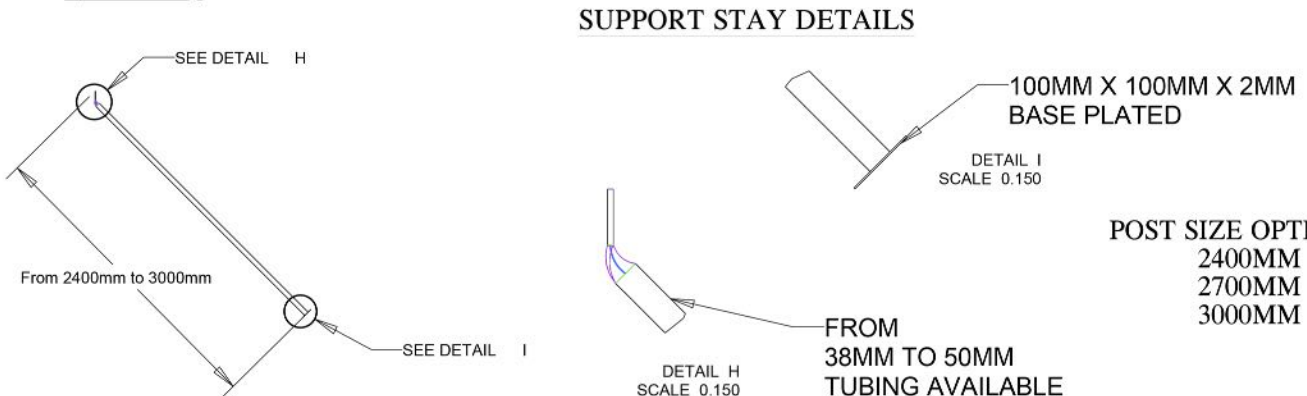

RAZOR WIRE MESH POST SOLUTIONS

MAIN POST DETAILS (a) light

POST SIZE OPTIONS:
2400MM
2700MM
3000MM

MAIN POST DETAILS (b) heavy

POST SIZE OPTIONS:
2400MM
2700MM
3000MM

INTERMEDIATE POST DETAILS

POST SIZE OPTIONS:
2400MM
2700MM
3000MM

INTERMEDIATE Y STANDARD POST DETAILS

POST SIZE OPTIONS:
2400MM
2700MM
3000MM

SUPPORT STAY DETAILS

POST SIZE OPTIONS:
2400MM
2700MM
3000MM

POST INSTALLATION LAYOUT