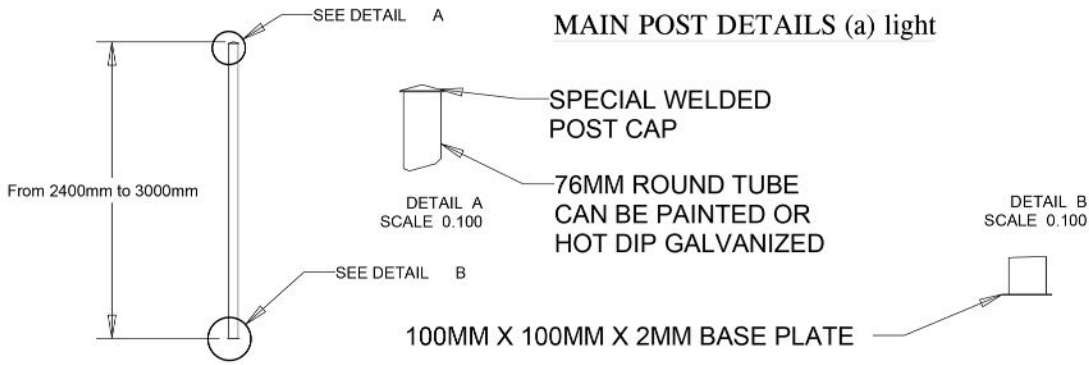

RAZOR WIRE MESH POST SOLUTIONS

MAIN POST DETAILS (a) light

POST SIZE OPTIONS:
2400MM
2700MM
3000MM

MAIN POST DETAILS (b) heavy

POST SIZE OPTIONS:
2400MM
2700MM
3000MM

INTERMEDIATE POST DETAILS

POST SIZE OPTIONS:
2400MM
2700MM
3000MM

INTERMEDIATE Y STANDARD POST DETAILS

POST SIZE OPTIONS:
2400MM
2700MM
3000MM

SUPPORT STAY DETAILS

POST SIZE OPTIONS:
2400MM
2700MM
3000MM

POST INSTALLATION LAYOUT