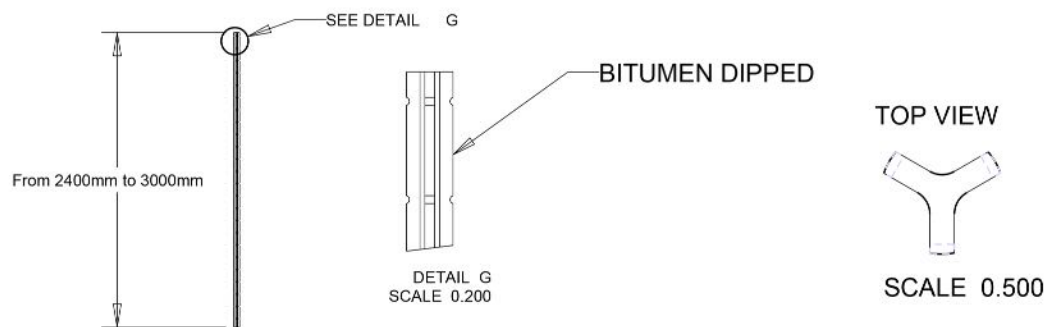

RAZOR WIRE MESH POST SOLUTIONS

MAIN POST DETAILS (a) light

POST SIZE OPTIONS:
2400MM
2700MM
3000MM

MAIN POST DETAILS (b) heavy

POST SIZE OPTIONS:
2400MM
2700MM
3000MM

INTERMEDIATE POST DETAILS

POST SIZE OPTIONS:
2400MM
2700MM
3000MM

INTERMEDIATE Y STANDARD POST DETAILS

POST SIZE OPTIONS:
2400MM
2700MM
3000MM

SUPPORT STAY DETAILS

POST SIZE OPTIONS:
2400MM
2700MM
3000MM

POST INSTALLATION LAYOUT