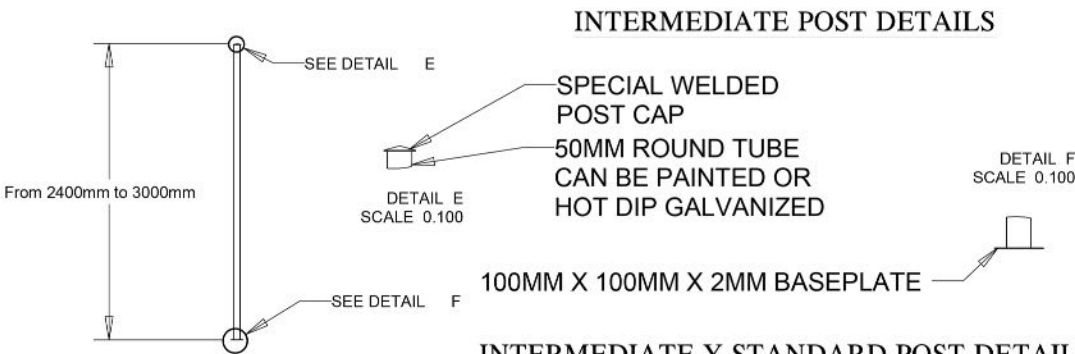

RAZOR WIRE MESH POST SOLUTIONS

MAIN POST DETAILS (a) light

POST SIZE OPTIONS:
2400MM
2700MM
3000MM

MAIN POST DETAILS (b) heavy

POST SIZE OPTIONS:
2400MM
2700MM
3000MM

INTERMEDIATE POST DETAILS

POST SIZE OPTIONS:
2400MM
2700MM
3000MM

INTERMEDIATE Y STANDARD POST DETAILS

POST SIZE OPTIONS:
2400MM
2700MM
3000MM

SUPPORT STAY DETAILS

POST SIZE OPTIONS:
2400MM
2700MM
3000MM

POST INSTALLATION LAYOUT