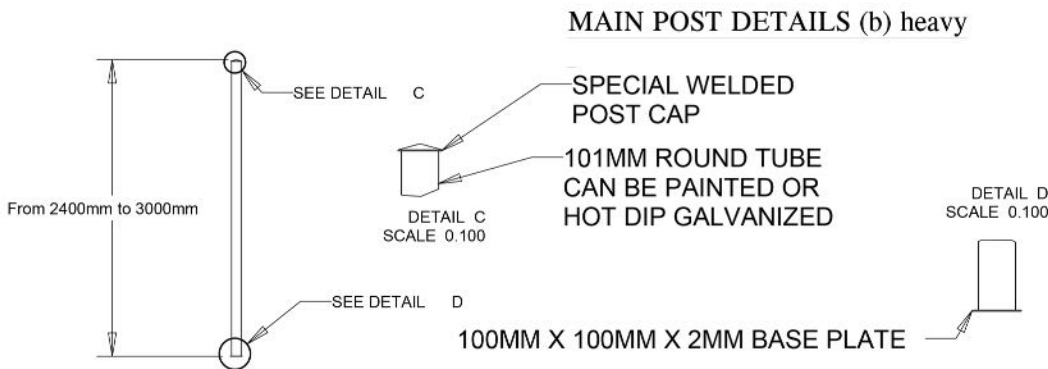

RAZOR WIRE MESH POST SOLUTIONS

MAIN POST DETAILS (a) light

POST SIZE OPTIONS:
2400MM
2700MM
3000MM

MAIN POST DETAILS (b) heavy

POST SIZE OPTIONS:
2400MM
2700MM
3000MM

INTERMEDIATE POST DETAILS

POST SIZE OPTIONS:
2400MM
2700MM
3000MM

INTERMEDIATE Y STANDARD POST DETAILS

POST SIZE OPTIONS:
2400MM
2700MM
3000MM

SUPPORT STAY DETAILS

POST SIZE OPTIONS:
2400MM
2700MM
3000MM

POST INSTALLATION LAYOUT